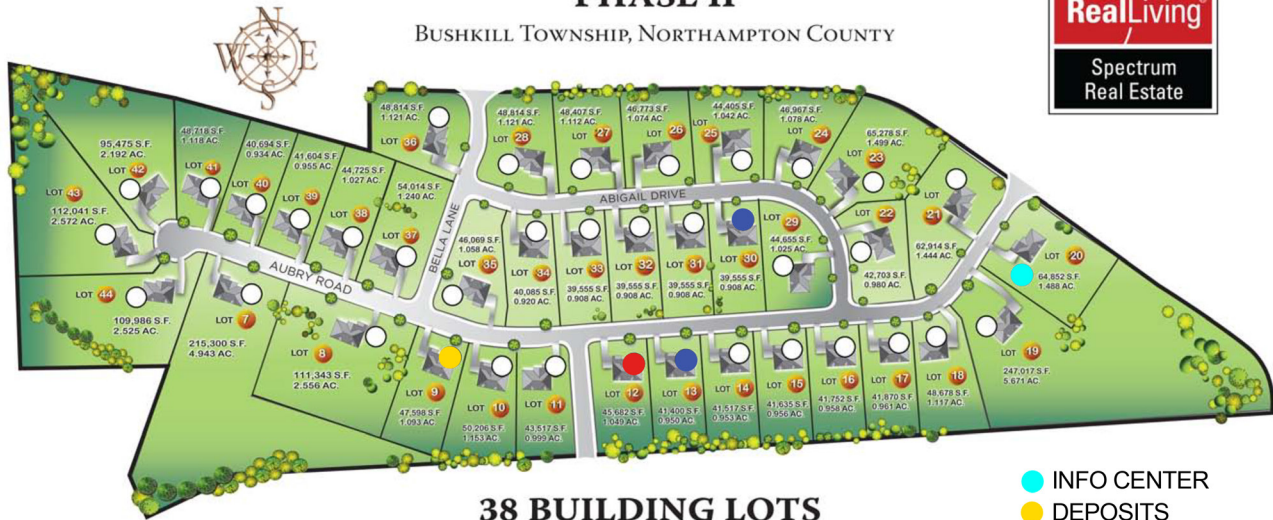

Plot Plan

The Vistas at Bushkill - Phase II

VISTAS AT BUSHKILL

PHASE II

BUSHKILL TOWNSHIP, NORTHAMPTON COUNTY

38 BUILDING LOTS
NAZARETH SCHOOLS - PUBLIC WATER - 1 ACRE LOTS

610-439-1491

- INFO CENTER
- DEPOSITS
- SOLD
- QUICK DELIVERY
- AVAILABLE

The difference is in the details.

We help make one of your most important decisions easy. Spectrum Homes provides a “full spectrum” of award winning floor plans, communities and new construction services. With over 39 years of real estate experience serving the greater Lehigh Valley area, our customer-centric approach focuses on you, by utilizing the latest building practices and professional resources available.